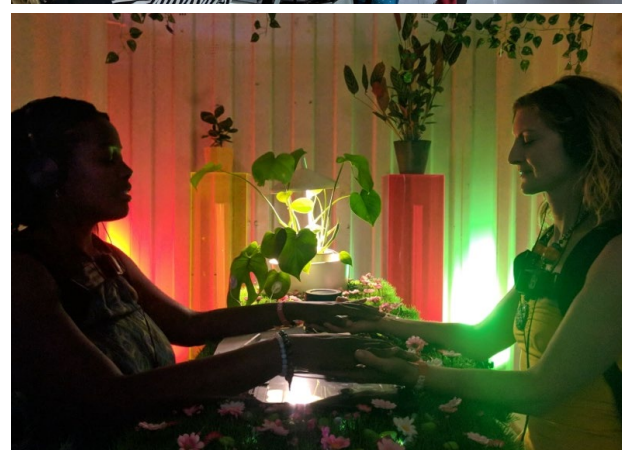

INTERNAL GARDEN

Internal Garden is a sound art project exploring plants, human connection and being alive.

Its aim is to create a new sense of wellbeing using technology and nature.

Internal Garden creates new connections with people and plants.

Internal Garden is led by artist Justin Wiggan.

Internal garden uses specialist equipment creating sounds from plants.

Internal garden uses SUBPAC vests to turn sound into vibration.

In film (with captions and audio description)
Justin explains Internal Garden

The film is about connecting more people
with heritage, nature and sound art.